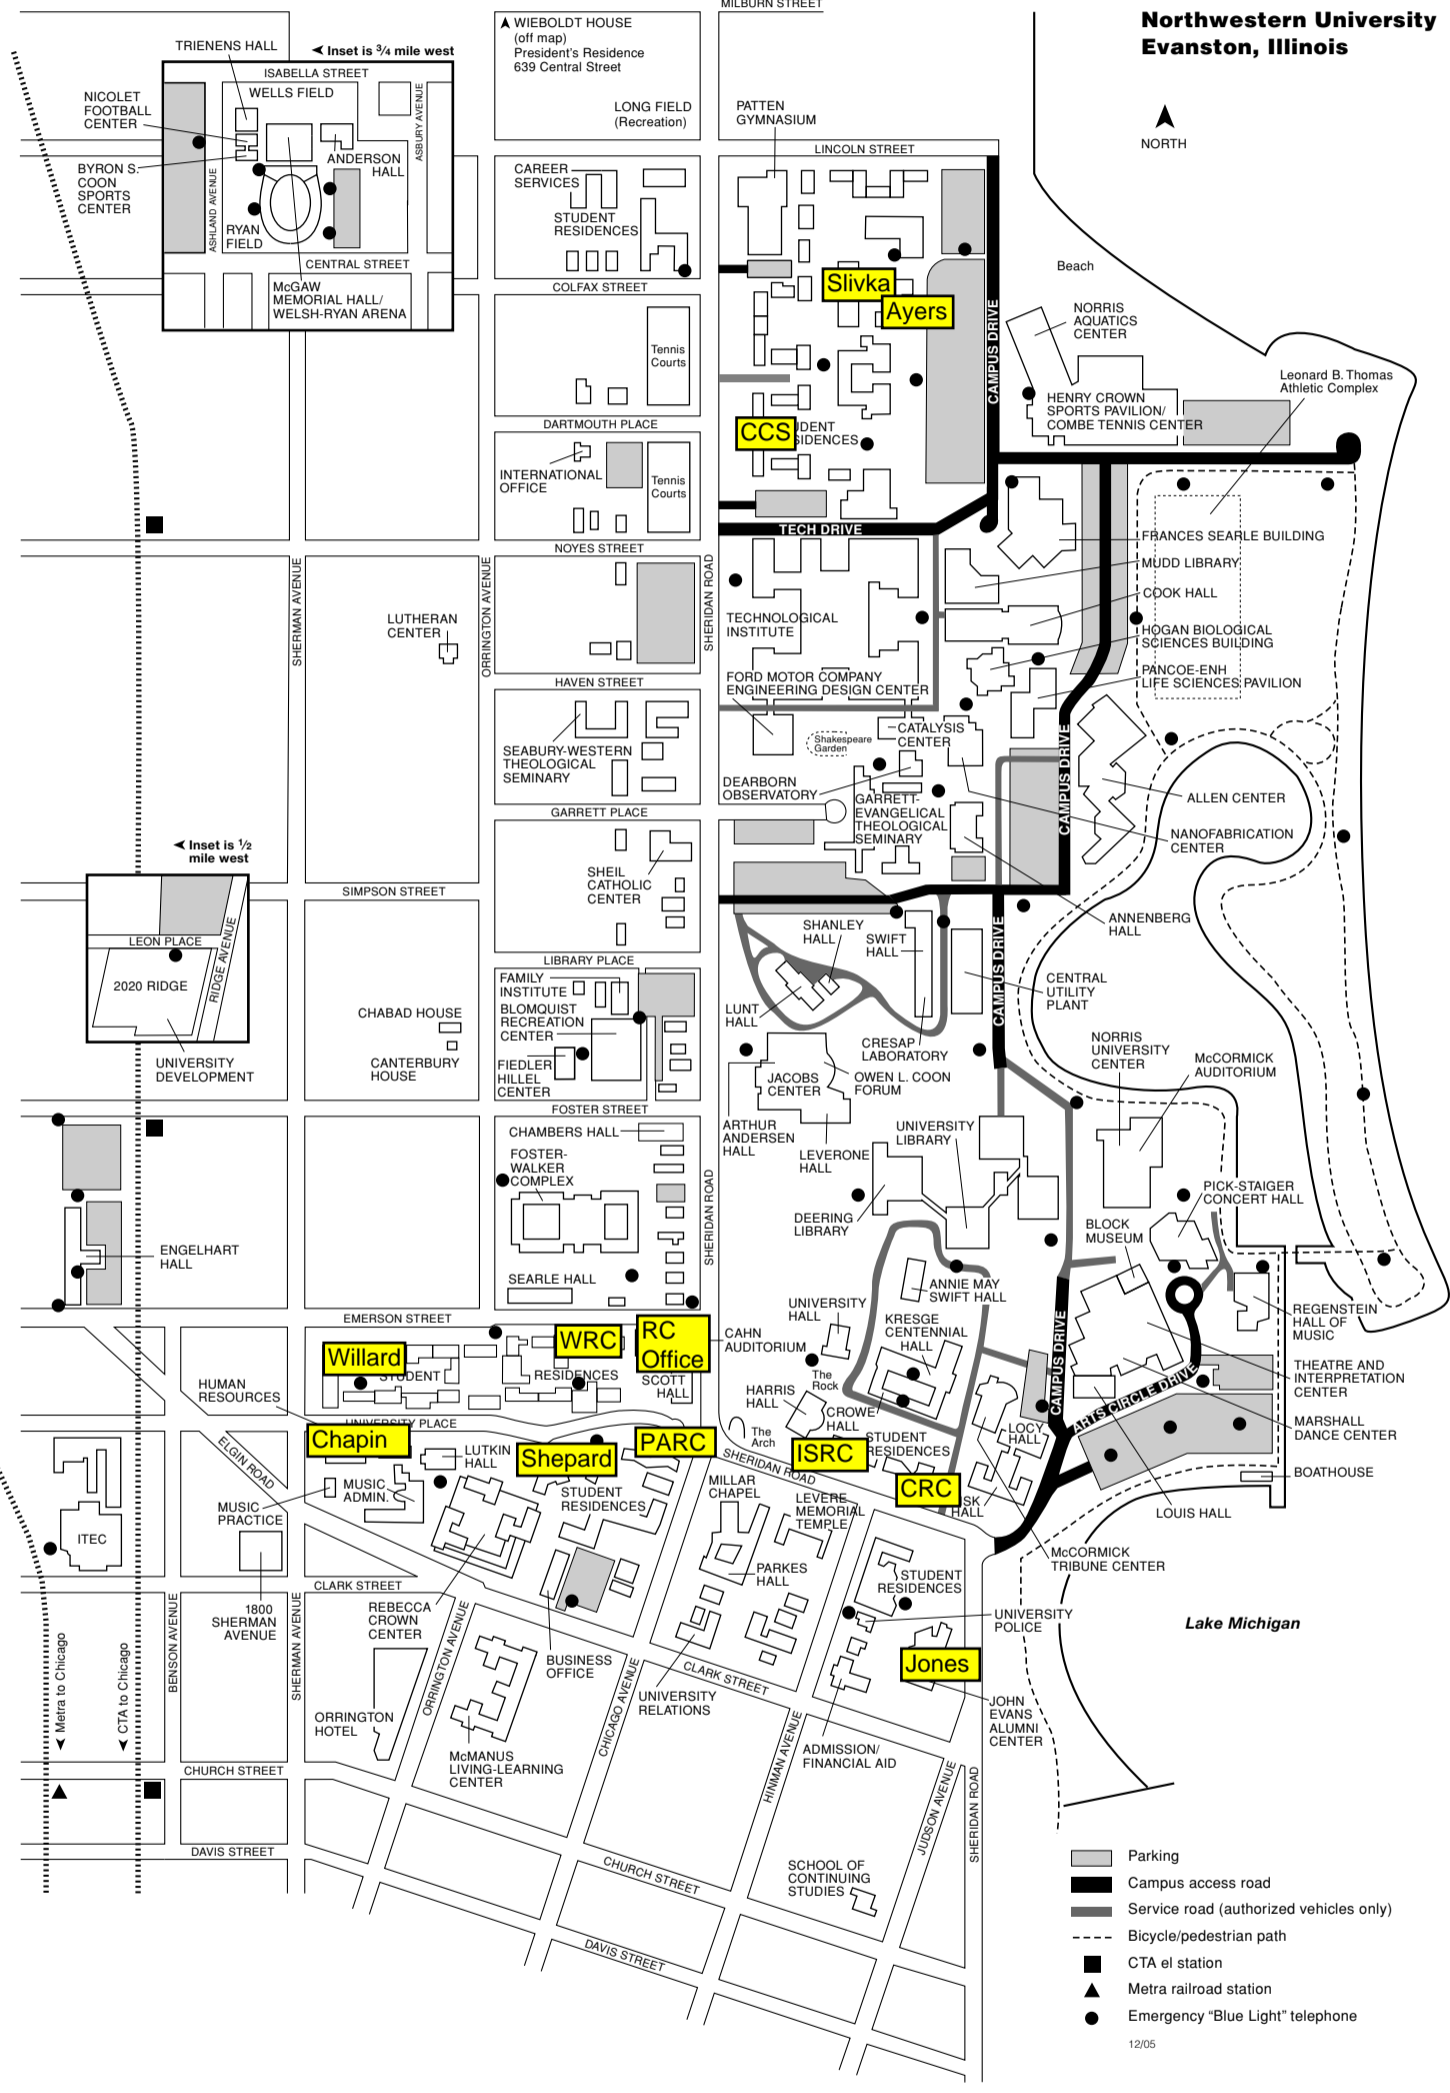

Northwestern University Evanston, Illinois

- Parking
- Campus access road
- Service road (authorized vehicles only)
- Bicycle/pedestrian path
- CTA el station
- Metra railroad station
- Emergency "Blue Light" telephone